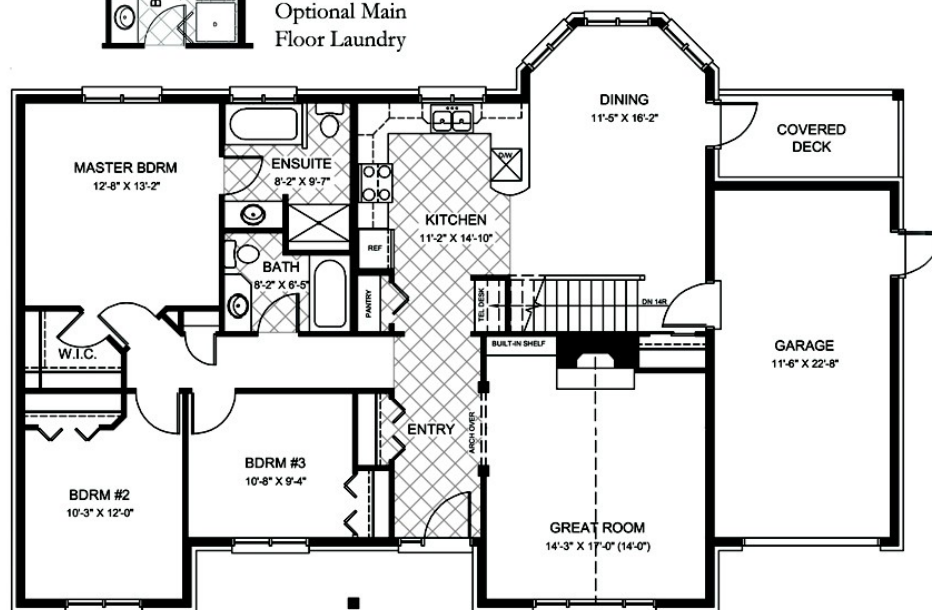

Elevation A

Elevation B

Elevation C

Optional Main Floor Laundry

The CAMPBELL
1472 Sq. Ft.

ASHGROVE ESTATES
Affordable luxury in Perth by McAdoo Construction Ltd