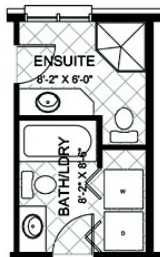

Elevation A

Elevation B

Elevation C

Optional Main Floor Laundry

The CAMPBELL
1472 Sq. Ft.

ASHGROVE ESTATES
Affordable luxury in Perth by McAdoo Construction Ltd