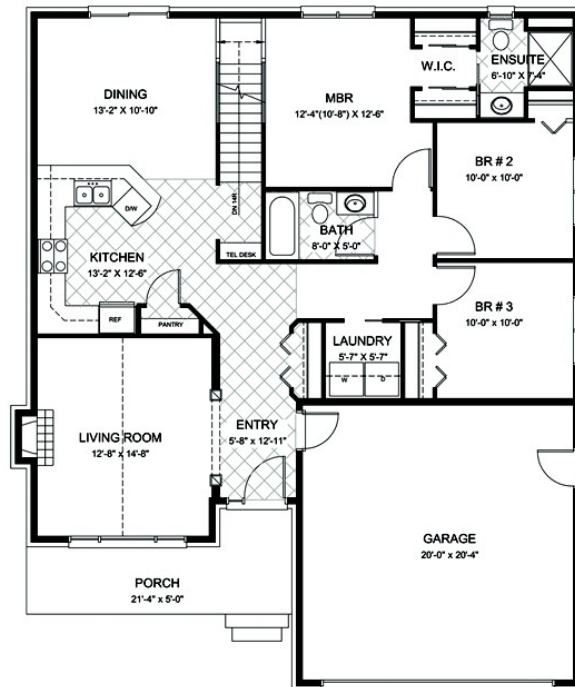

Elevation A

Elevation B

The FERGUSON
1372 Sq. Ft.

ASHGROVE ESTATES
Affordable luxury in Perth by McAdoo Construction Ltd