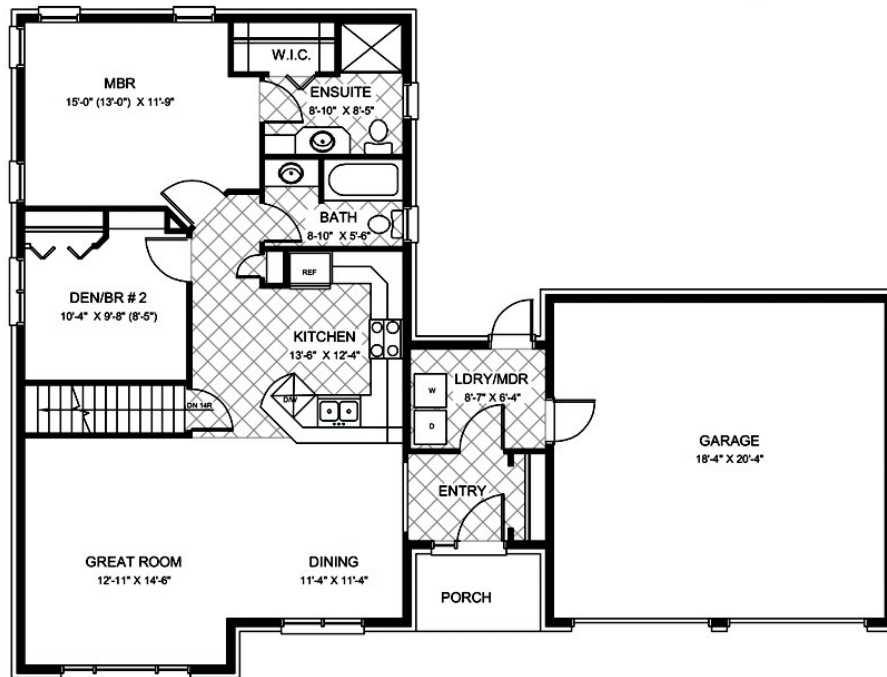

Elevation A

Elevation B

**The McINTOSH**  
1176 Sq. Ft.

**ASHGROVE ESTATES**  
Affordable luxury in Perth by McAdoo Construction Ltd